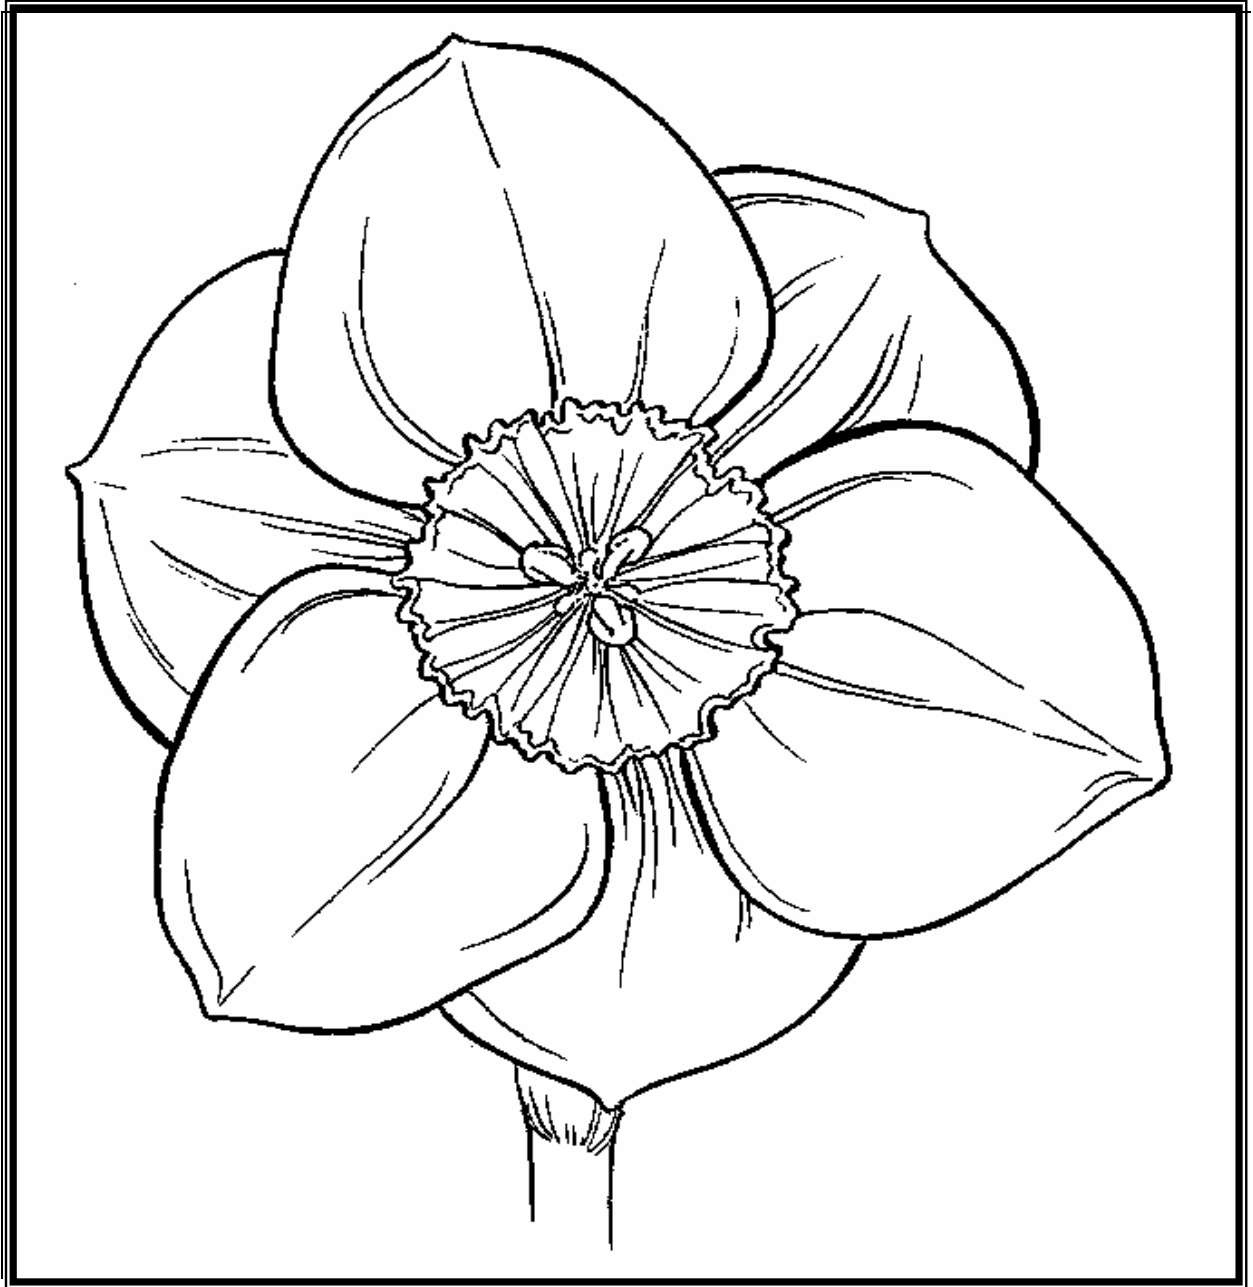

Division 9: Poeticus Daffodils

© Southwest Ohio Daffodil Society

Extremely white petals surround the cup – a small, crinkled disc, commonly yellow with a green and/or yellow center and a red rim.